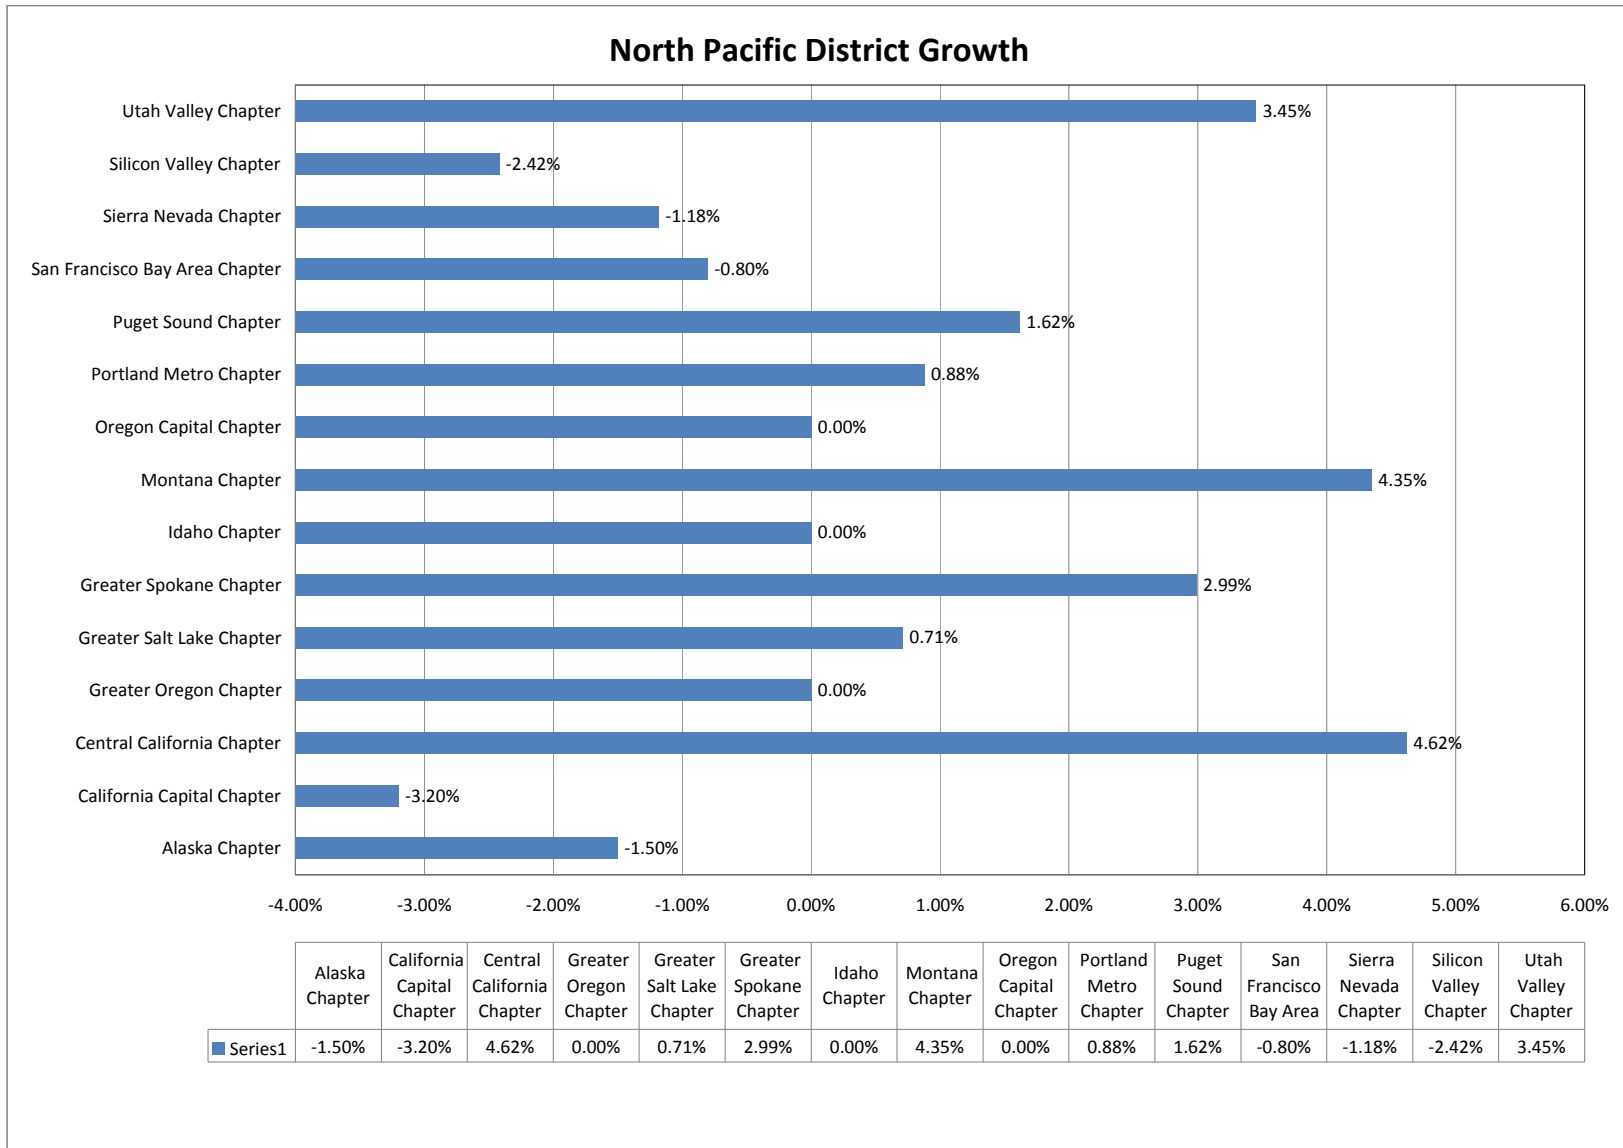

## North Pacific District Dashboard April 1-30, 2011