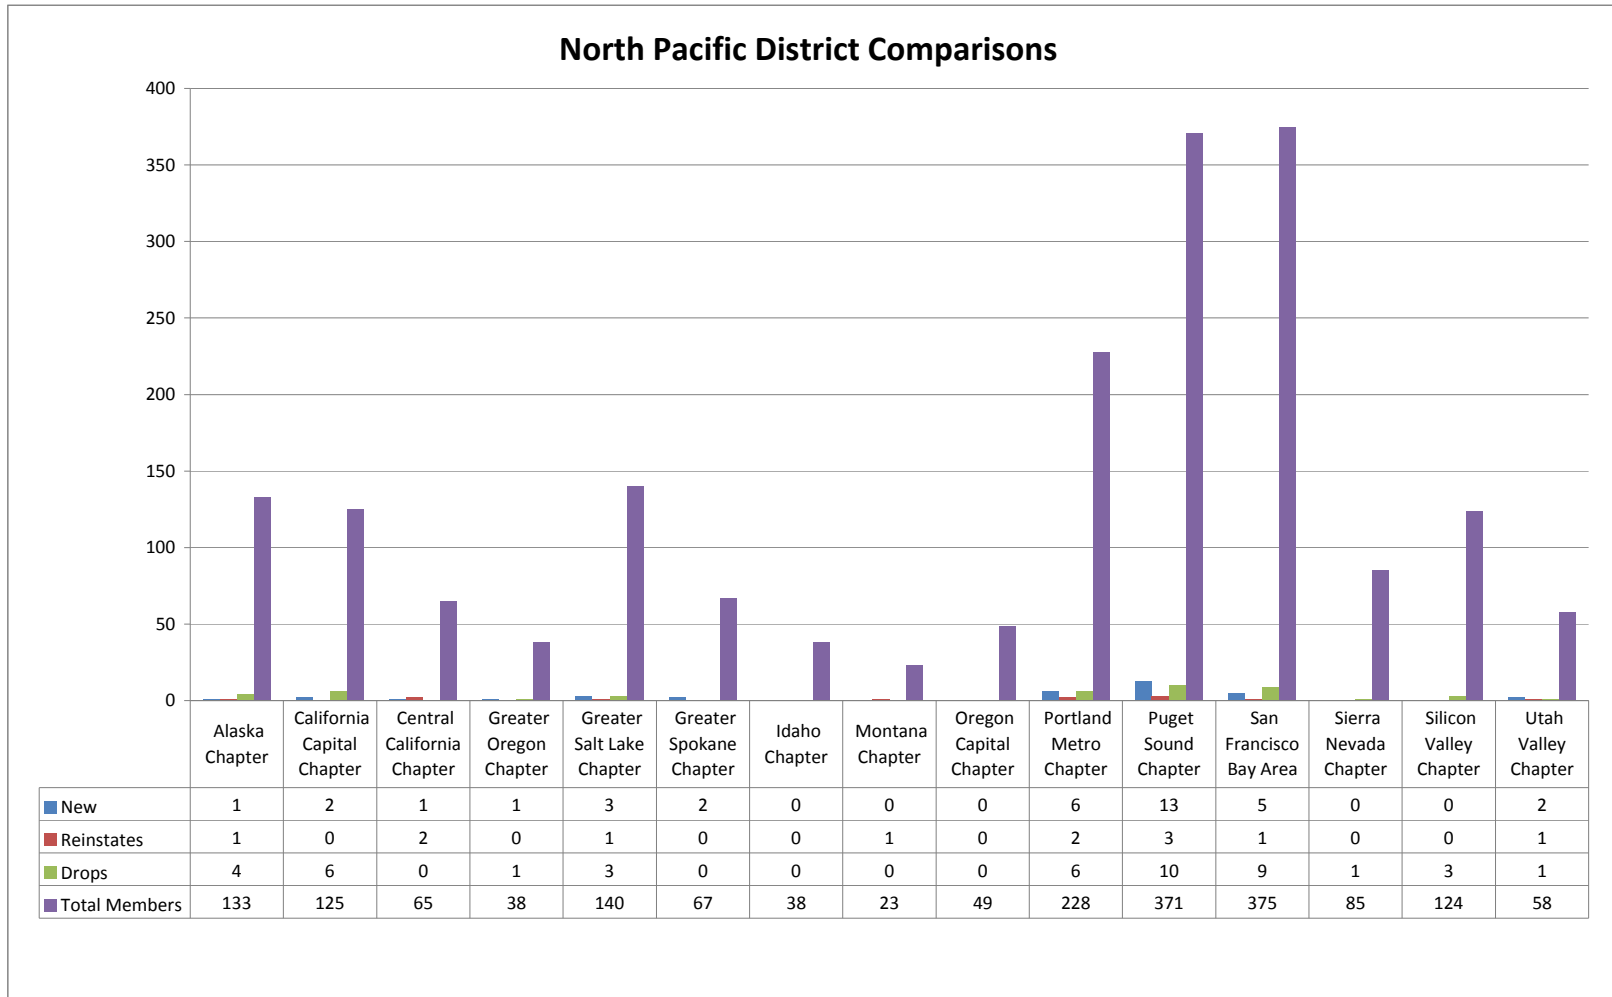

## North Pacific District Dashboard April 1-30, 2011